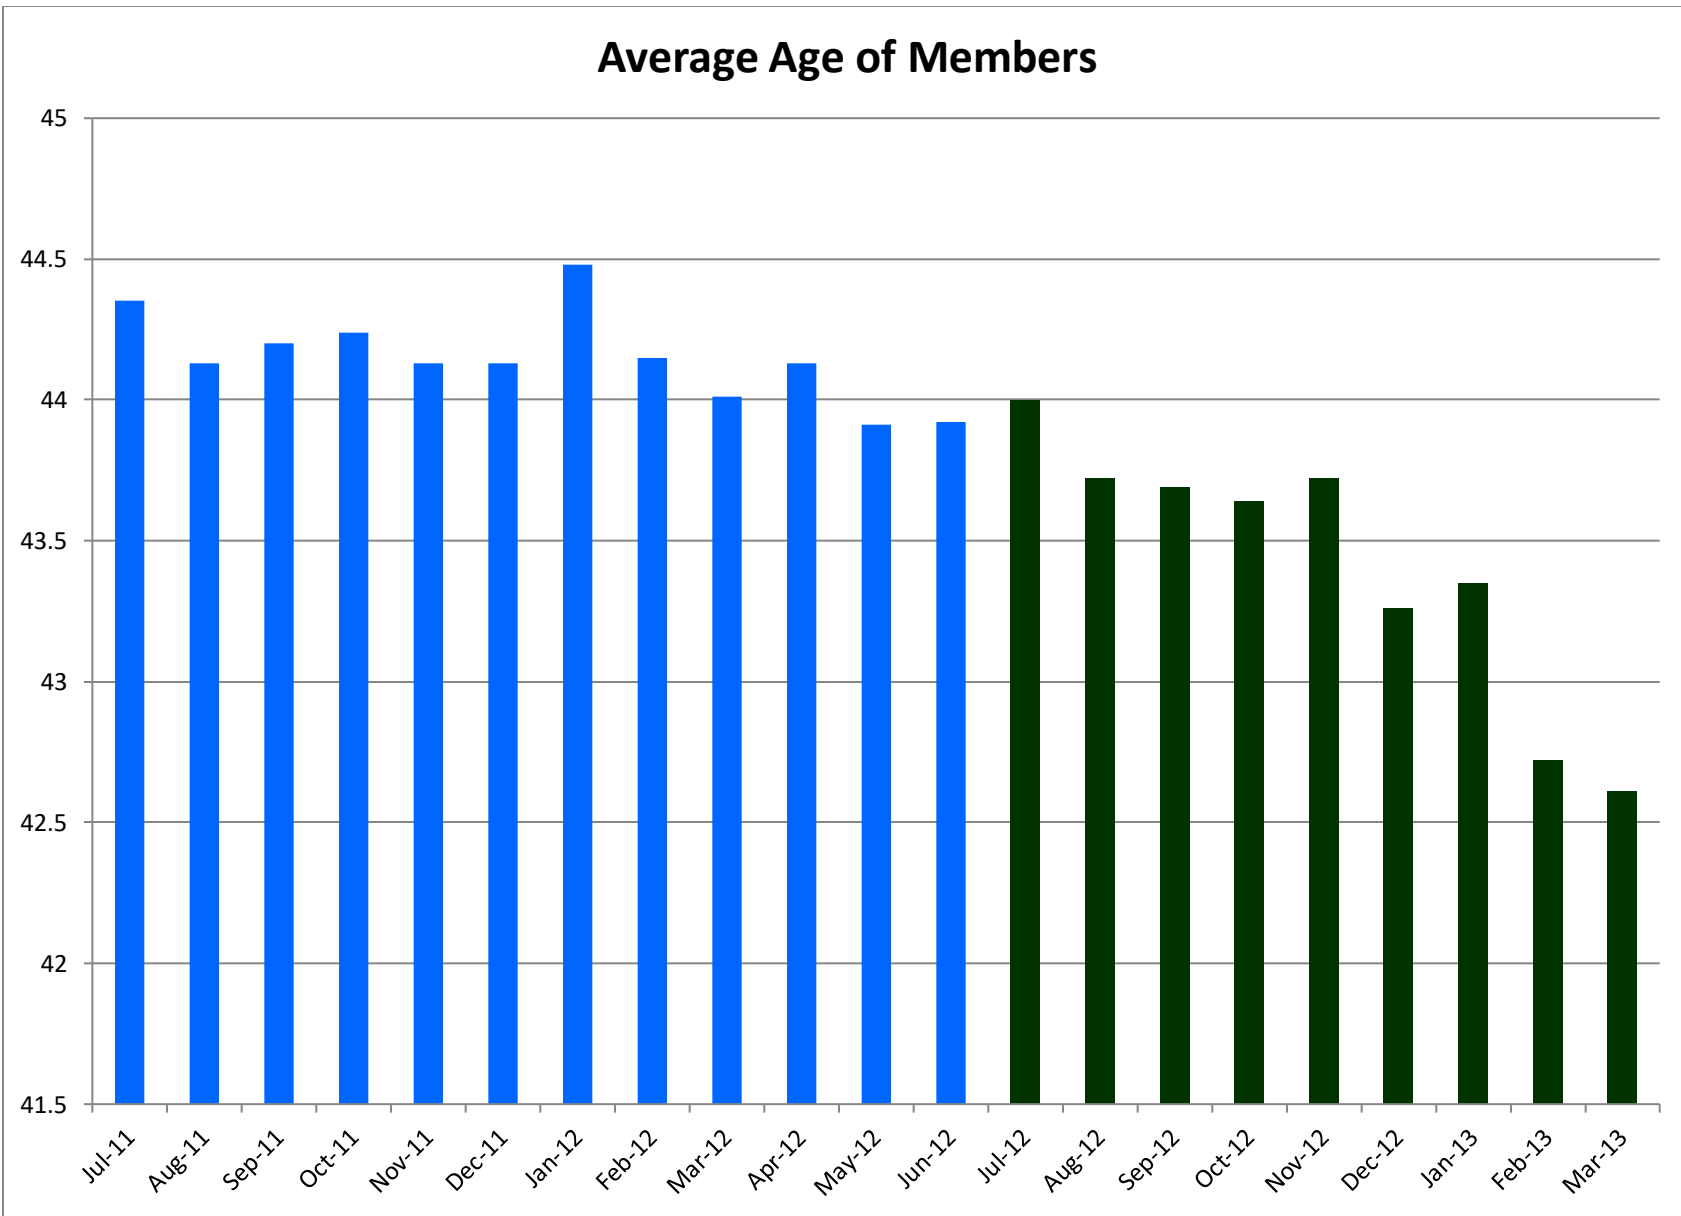

# Anthem Individual Membership, July 2011—March 2013

## Average Age of Members