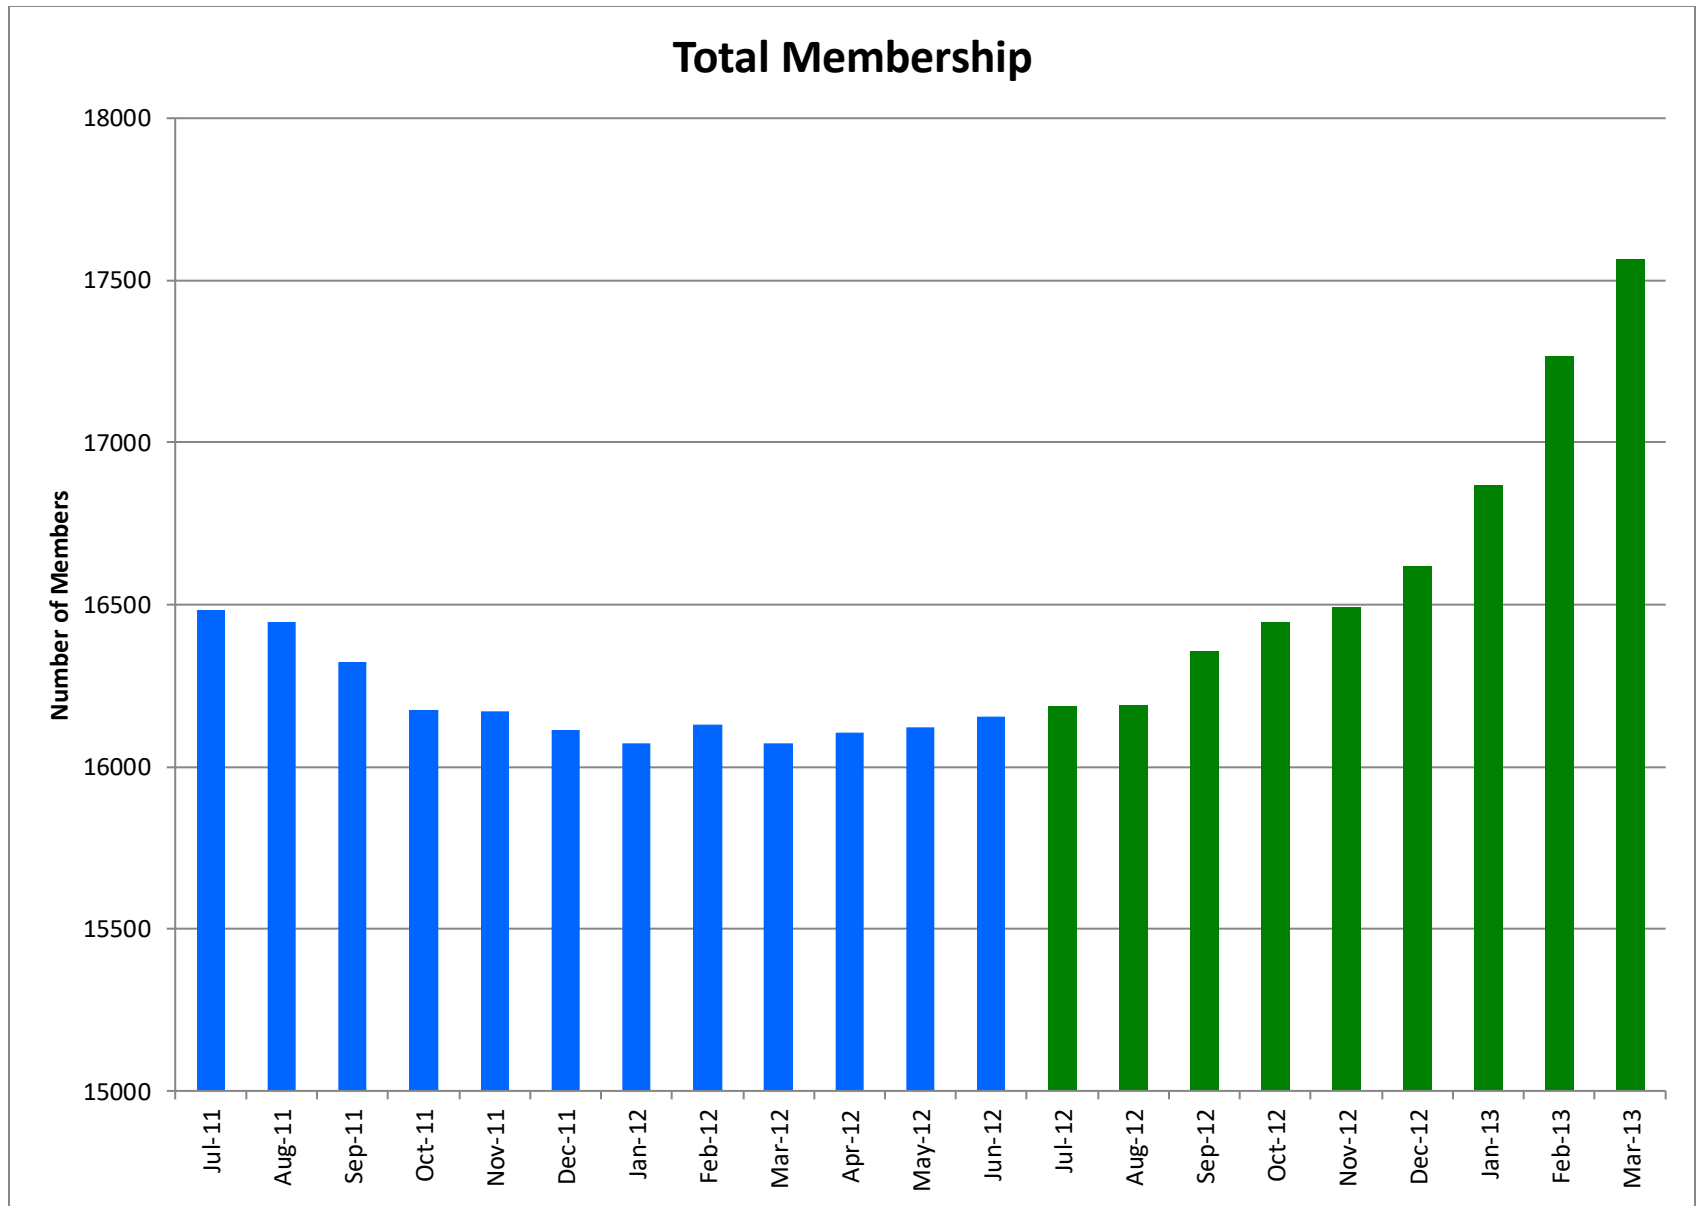

# Anthem Individual Membership, July 2011—March 2013

## Average Age of Members

# Anthem Individual Membership, July 2011—March 2013

Age of new and terminating subscribers , July 2011-- June 2012 pre PL 90)